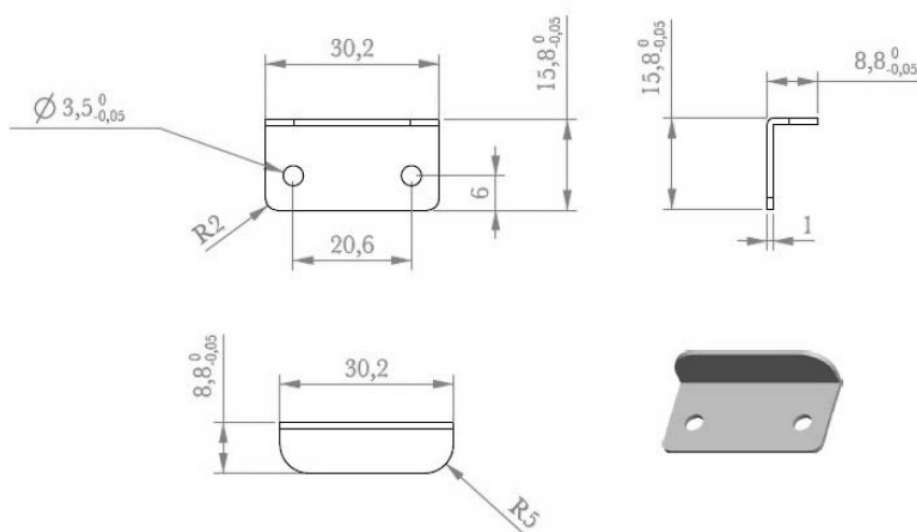

## Description:

L-Shaped Striking Plate F/Lock 850, Black Nickel Pl. Finish

## Item number:

14.01.064-4

Units	Box	Carton	HS Code	Barcode
Pcs.	500	2000	8301600090	 5704866512480